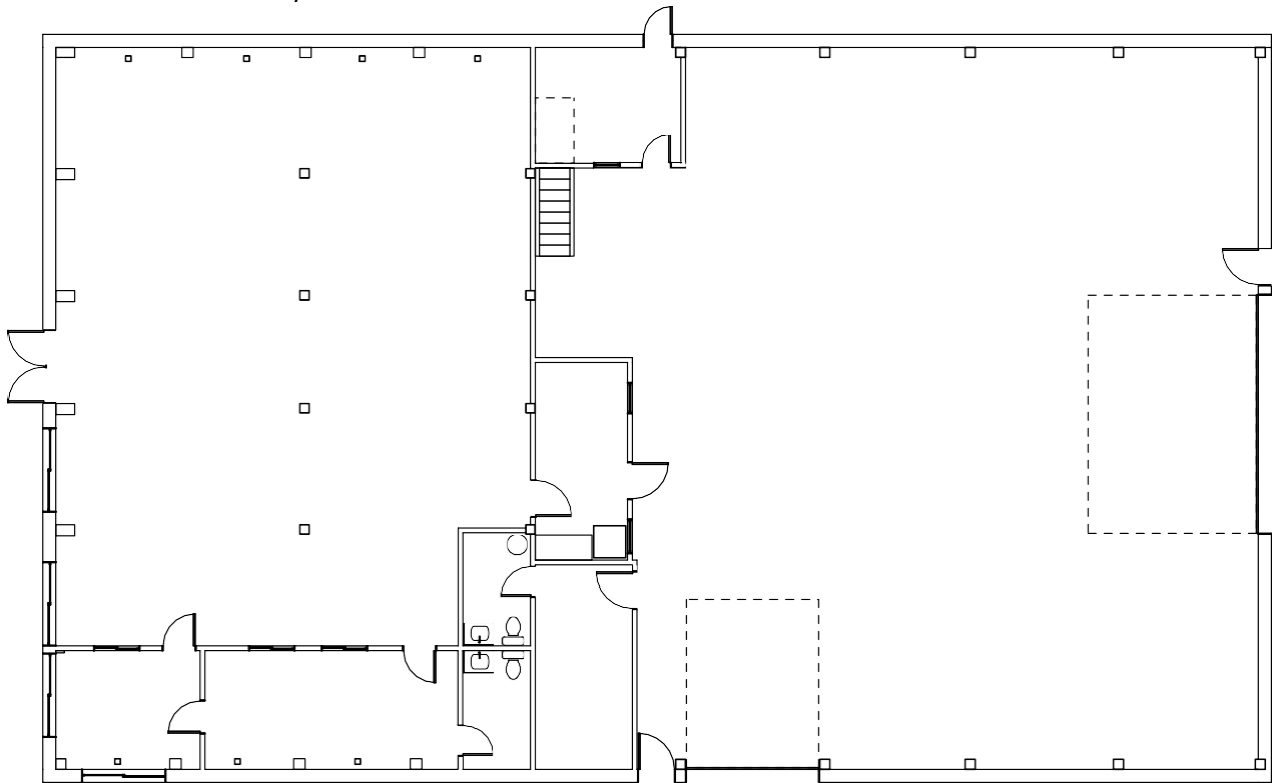

TANGENT - BUILDING 33919 MEZZANINE

Scale: 1/16" = 1'-0"

TANGENT - BUILDING 33919

Scale: 1/16" = 1'-0"

NORTH